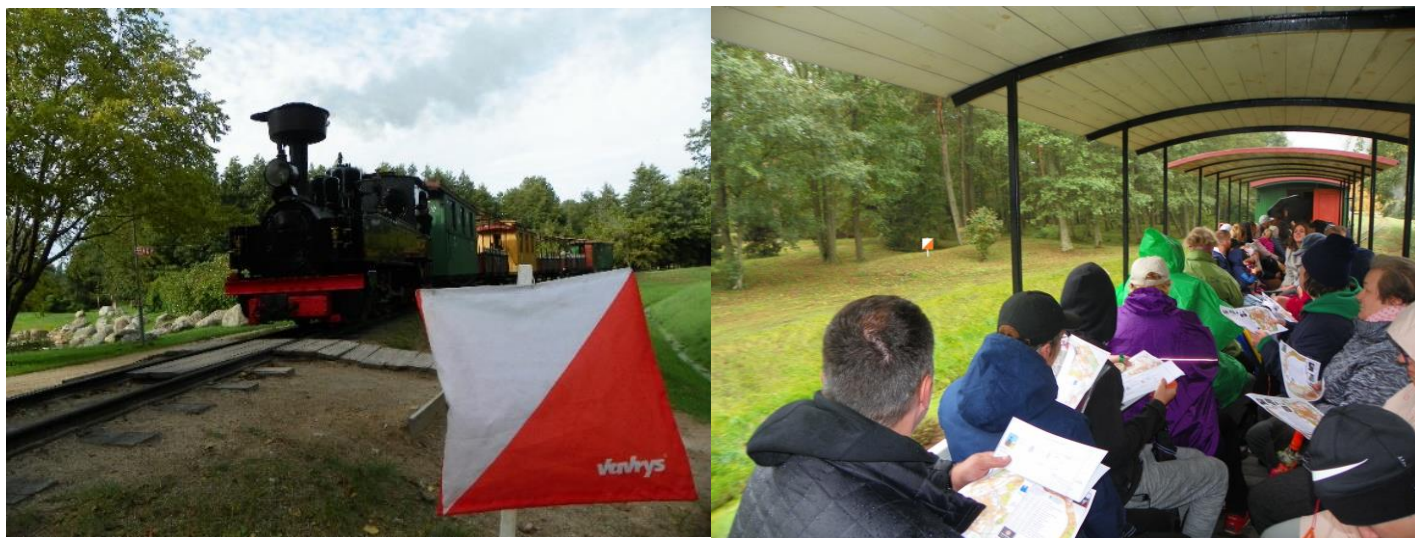

¹ Orienteering biathlon consist of two type of orienteering: - Photo Orienteering + TempO

² Orienteering multi fighting consist of four type of orienteering: - Pre-O from the train wagon + Photo Orienteering + TempO + Pre-O long course.

A narrow-gauge train towed by a steam locomotive manufactured in 1916 and traveling at about 8-10 km / h
The participant sits in the wagon and works with the Map.

When a participant sees a control flag in nature, the participant identifies it.

Each task has one control flag. So, the answer can only be one of two - "A" or "Z".

About Photo-Orienting

The participant goes to TempO stations along a route as shown in the route map. There are several photos on the other side of the route map. Each photo has 1 or more questions.